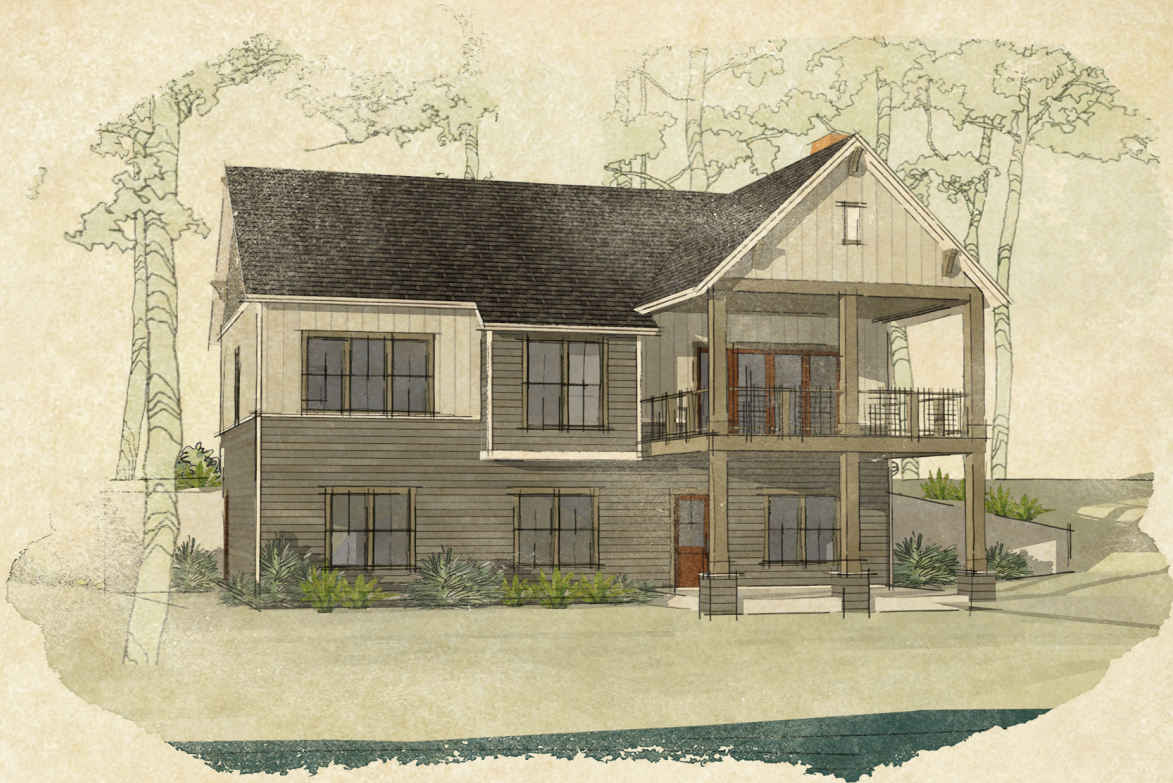

WHITE OAK

LANDING

Lakeside Elevation

The Optimist

DESIGNER: *Larry Furlong*

- Walk-out basement cottage
- 4 bedrooms – 3 ½ bath design is perfect for multiple generations
- Open concept design with large vaulted living/family room open to dining and kitchen
- Plan allows for great lake views from virtually every room in house
- Two levels of covered outdoor porch
- Easy walk out to lake from terrace level via porch or lake prep room
- Low maintenance landscape
- Seawall, pier and waterfront features included

Street Side Elevation

Total square feet - 2,551 | Conditioned sq. ft. - 2,068 | WhiteOakLandingLM.com

WHITE
OAK
LANDING

Main Level

Terrace Level