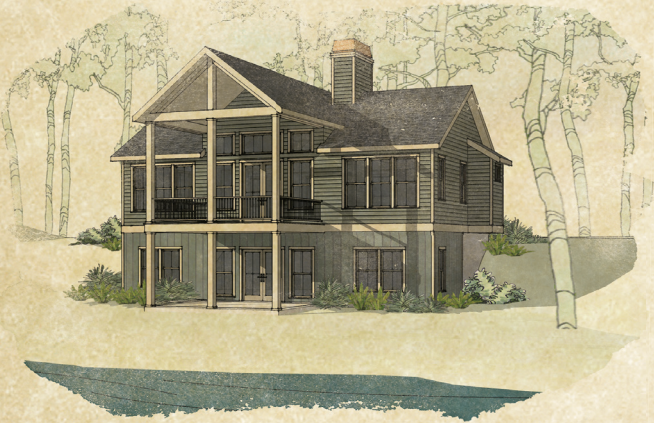

WHITE OAK

LANDING

Lakeside Elevation

The Firefly

DESIGNER: *Mitch Ginn*

- Great views from every room on Main Level
- Open design with vaulted ceiling in foyer through living room
- Vaulted ceiling in covered outdoor living on main level
- Oversized rec room on terrace level – perfect for entertaining
- Wet bar on terrace level
- Covered patio on terrace level – perfect for outdoor cooking
- Two full bedroom suites with bathrooms on terrace level
- Overflow bunk room and/or storage space

Street Side Elevation

Total square feet - 2,778 | Conditioned sq. ft. - 2,139 | WhiteOakLandingLM.com

WHITE OAK

LANDING

Main Level

Terrace Level