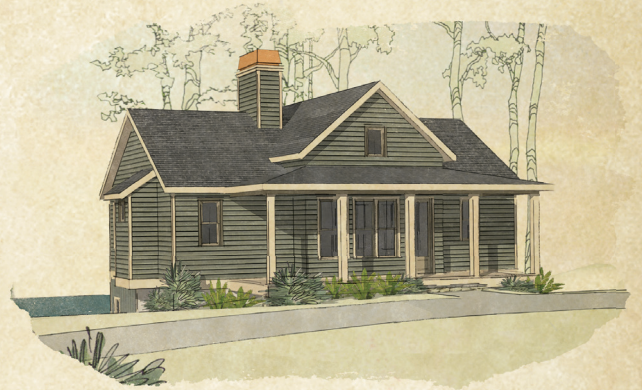

WHITE OAK

LANDING

Lakeside Elevation

The Firefly

DESIGNER: *Mitch Ginn*

- Great views from every room on Main Level
- Open design with vaulted ceiling in foyer through living room
- Vaulted ceiling in covered outdoor living on main level
- Oversized rec room on terrace level – perfect for entertaining
- Wet bar on terrace level
- Covered patio on terrace level – perfect for outdoor cooking
- Two full bedroom suites with bathrooms on terrace level
- Overflow bunk room and/or storage space

Street Side Elevation

Total square feet - 2,778 | Conditioned sq. ft. - 2,139 | WhiteOakLandingLM.com

WHITE OAK

LANDING

Main Level

Terrace Level